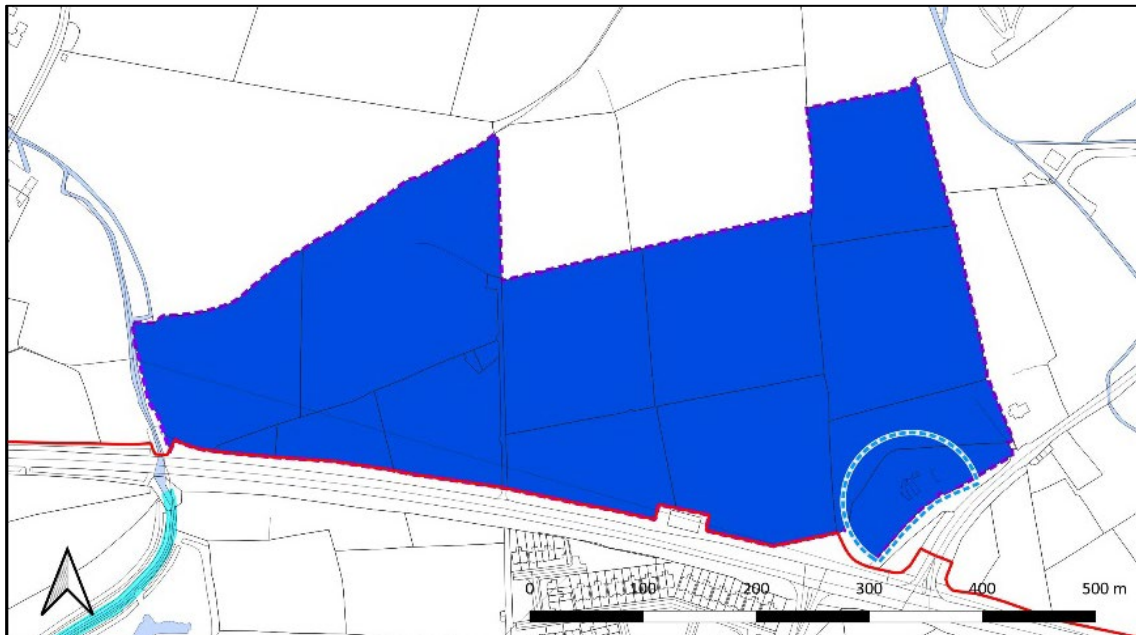

Comhairle Chontae na Gaillimhe
Galway County Council

Loughrea Local Area Plan 2024-2030

August 2024

Particulars of Draft Direction

- (a) **Material Alteration 35 – i.e the subject lands revert to Outside the Settlement Boundary from Community Facilities as per the Draft Local Area Plan**

Aerial View of site for Context