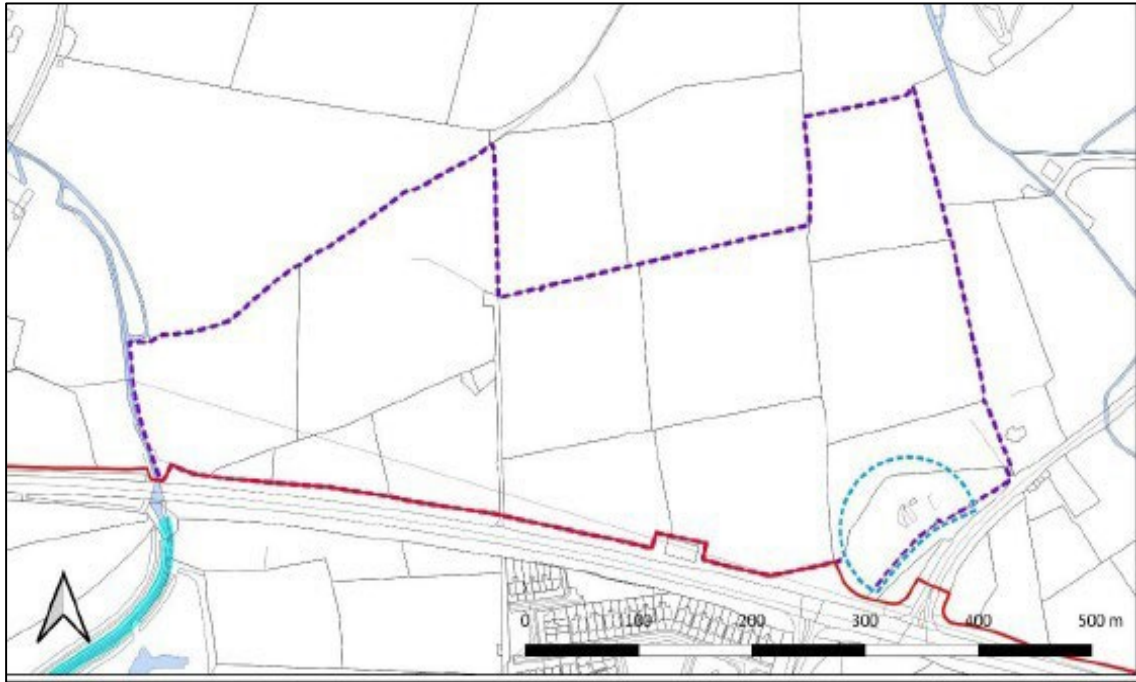

Comhairle Chontae na Gaillimhe
Galway County Council

Loughrea Local Area Plan 2024-2030

August 2024

Particulars of Draft Direction

- (a) **Material Alteration 35 – i.e the subject lands revert to Outside the Settlement Boundary from Community Facilities as per the Draft Local Area Plan**

Aerial View of site for Context